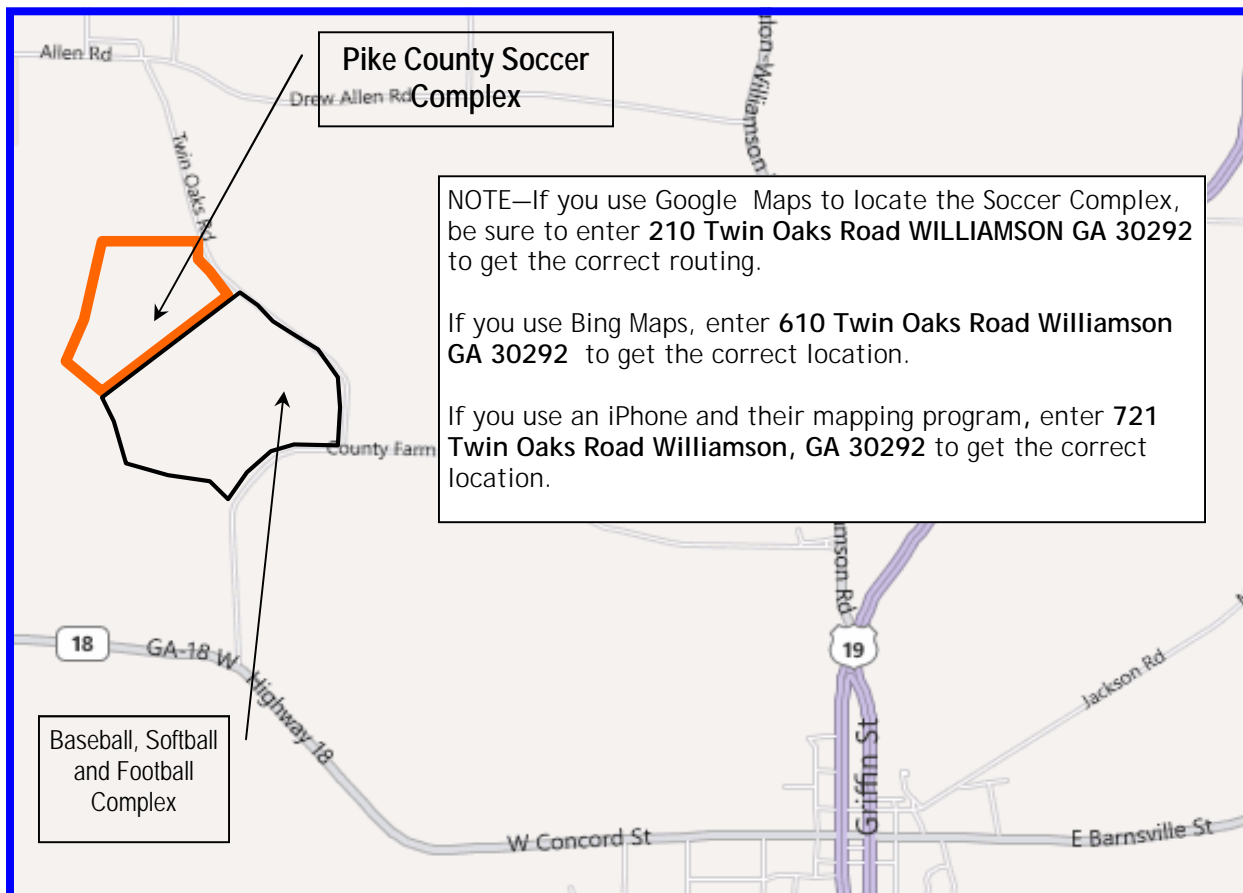

PIKE COUNTY SOCCER COMPLEX

Twin Oaks Road Williamson GA 30292

Directions from Griffin, Henry County and Atlanta: Follow US 19 south of Griffin, turning right at the Ingles Store. Proceed 7.1 miles until you reach Zebulon. Turn right onto Williamson Road (just past Mr. B's) and travel a short distance 0.2 miles. Take a left onto County Farm Road and proceed 1.2 miles until you reach Twin Oaks Road, just past the Department of Corrections facility. Turn right onto Twin Oaks Road, passing the Baseball, Softball and Football complex on your left and the Transfer Station on your right, and proceed 0.5 miles. The Soccer Complex will be on your left.

Directions from Thomaston: Follow US 19 north passing through downtown Zebulon. Just past where the highway joins together, turn left onto Williamson Road (in front of Mr. B's) and travel a short distance 0.2 miles. Take a left onto County Farm Road and proceed 1.2 miles until you reach Twin Oaks Road, just past the Department of Corrections facility. Turn right onto Twin Oaks Road passing the Baseball, Softball and Football complex on your left and the Transfer Station on your right, and proceed 0.5 miles. The Soccer Complex will be on your left.

Directions from Barnesville/Forsyth: Follow GA 18 west to Zebulon. Turn right at the traffic light onto US 19 and travel north for 0.5 miles. Just past where the highway joins together, turn left onto Williamson Road (in front of Mr. B's) and travel a short distance 0.2 miles. Take a left onto County Farm Road and proceed 1.2 miles until you reach Twin Oaks Road, just past the Department of Corrections facility. Turn right onto Twin Oaks Road passing the Baseball, Softball and Football complex on your left and the Transfer Station on your right and proceed 0.5 miles. The Soccer Complex will be on your left.